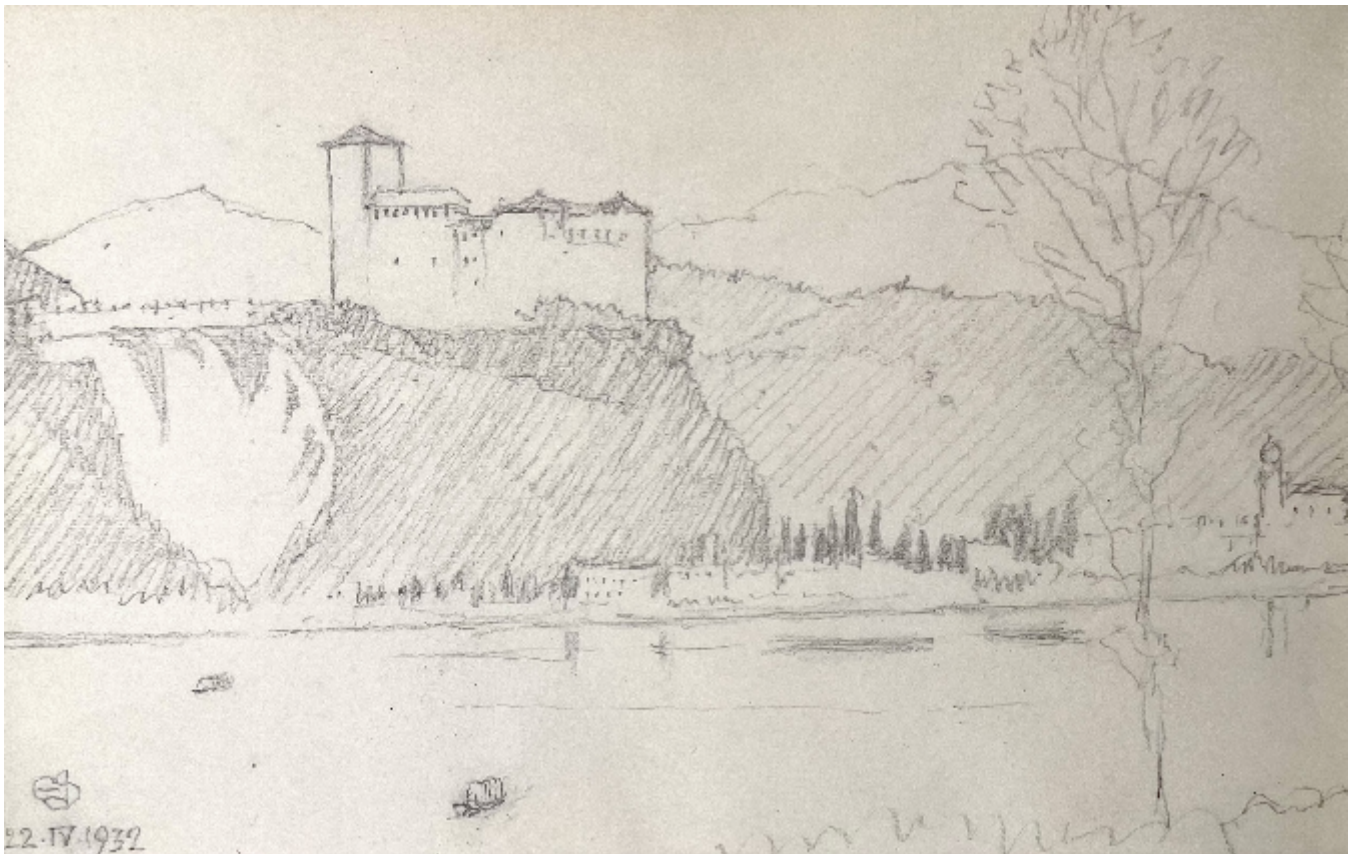

SARAH COLEGRAVE
FINE ART

Joseph Southall - Rocca di Angera, Lake Maggiore
Joseph Edward Southall

£450

Sarah Colegrave Fine Art
London & Oxfordshire

+44 (0)77 7594 3722 sarah@sarahcolegrave.co.uk

REF: JS142

Description

Joseph Edward Southall, RWS, NEAC, RSBA(1861-1944) Rocca di Angera, Lake Maggiore Signed with monogram and dated I.I.:JES / 22.IV.1932 Pencil, unframed 10 by 16 cm., 4 by 6 ¼ in.