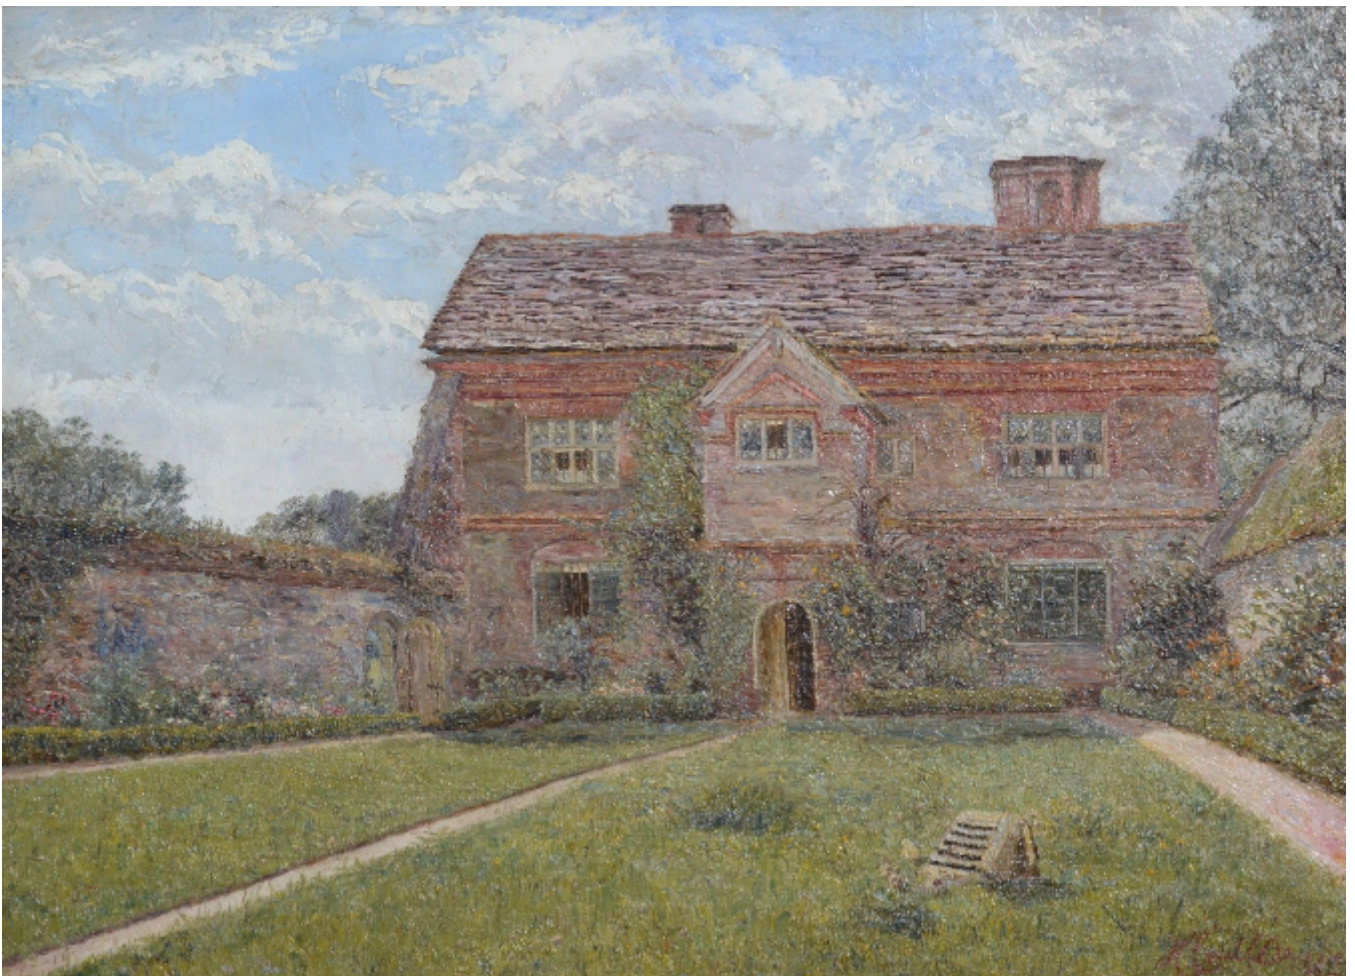

SARAH COLEGRAVE
FINE ART

Crossways Farm, Abinger
Herbert Cecil Drane

Sold

REF: 243092

Height: 99.06 cm (39")

Width: 138.43 cm (54.5")

Framed Height: 139.7 cm (55")

Framed Width: 177.8 cm (70")

Description

Drane painted landscapes the Surrey and Sussex borders and exhibited in London and elsewhere. He died in Forest Green near Dorking. He is represented in the collection of Dorking Heritage Museum.