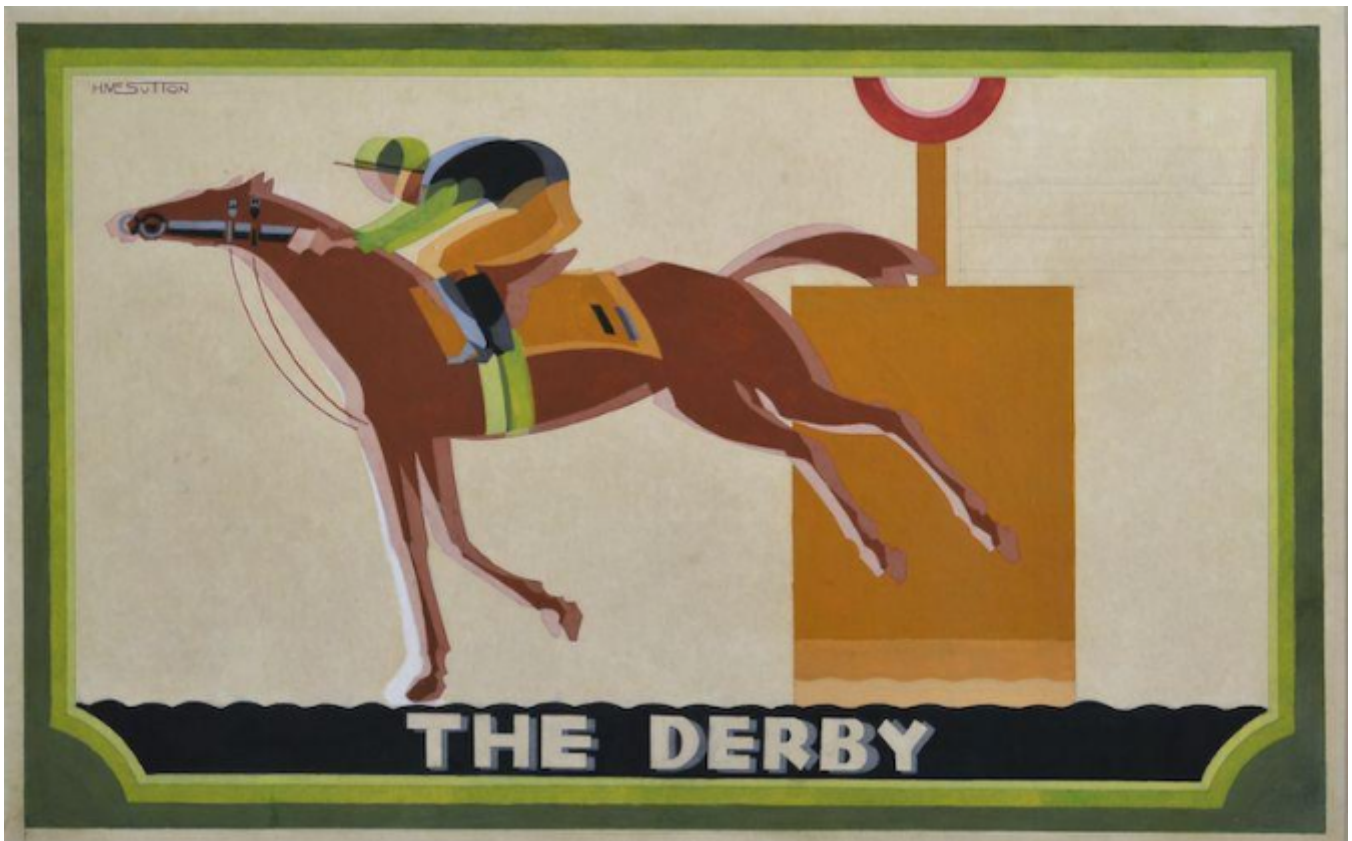

SARAH COLEGRAVE  
FINE ART

The Derby  
Hector Mcdonald Sutton

Sold

REF: 375205

Height: 31 cm (12.2")

Width: 48.5 cm (19.1")

Framed Height: 52 cm (20.5")

Framed Width: 70 cm (27.6")

## Description

HECTOR McDONALD SUTTON (1903-1992)

The Derby

Signed u.l.: HMcSUTTON Gouache

31 by 48.5 cm., 12 by 19 in. (frame size 52 by 70 cm., 20 by 27 in.)

Sutton was born in Walsall Wood, Staffordshire and studied at Southport and Liverpool Schools of Art before going on to the Royal College of Art. Between 1928-1937, he assisted Alfred Kingsley Lawrence, one of his tutors at the Royal College of Art, to complete the Bank of England Murals. Working as a painter, mural artist, print maker and later sculptor, Sutton exhibited at the Royal Academy and in the provenances. He held a number of teaching posts, becoming the first principal of Mansfield College of Art and was adviser to Nottinghamshire Education Committee. This early poster design dates to the 1920s or early 1930s.