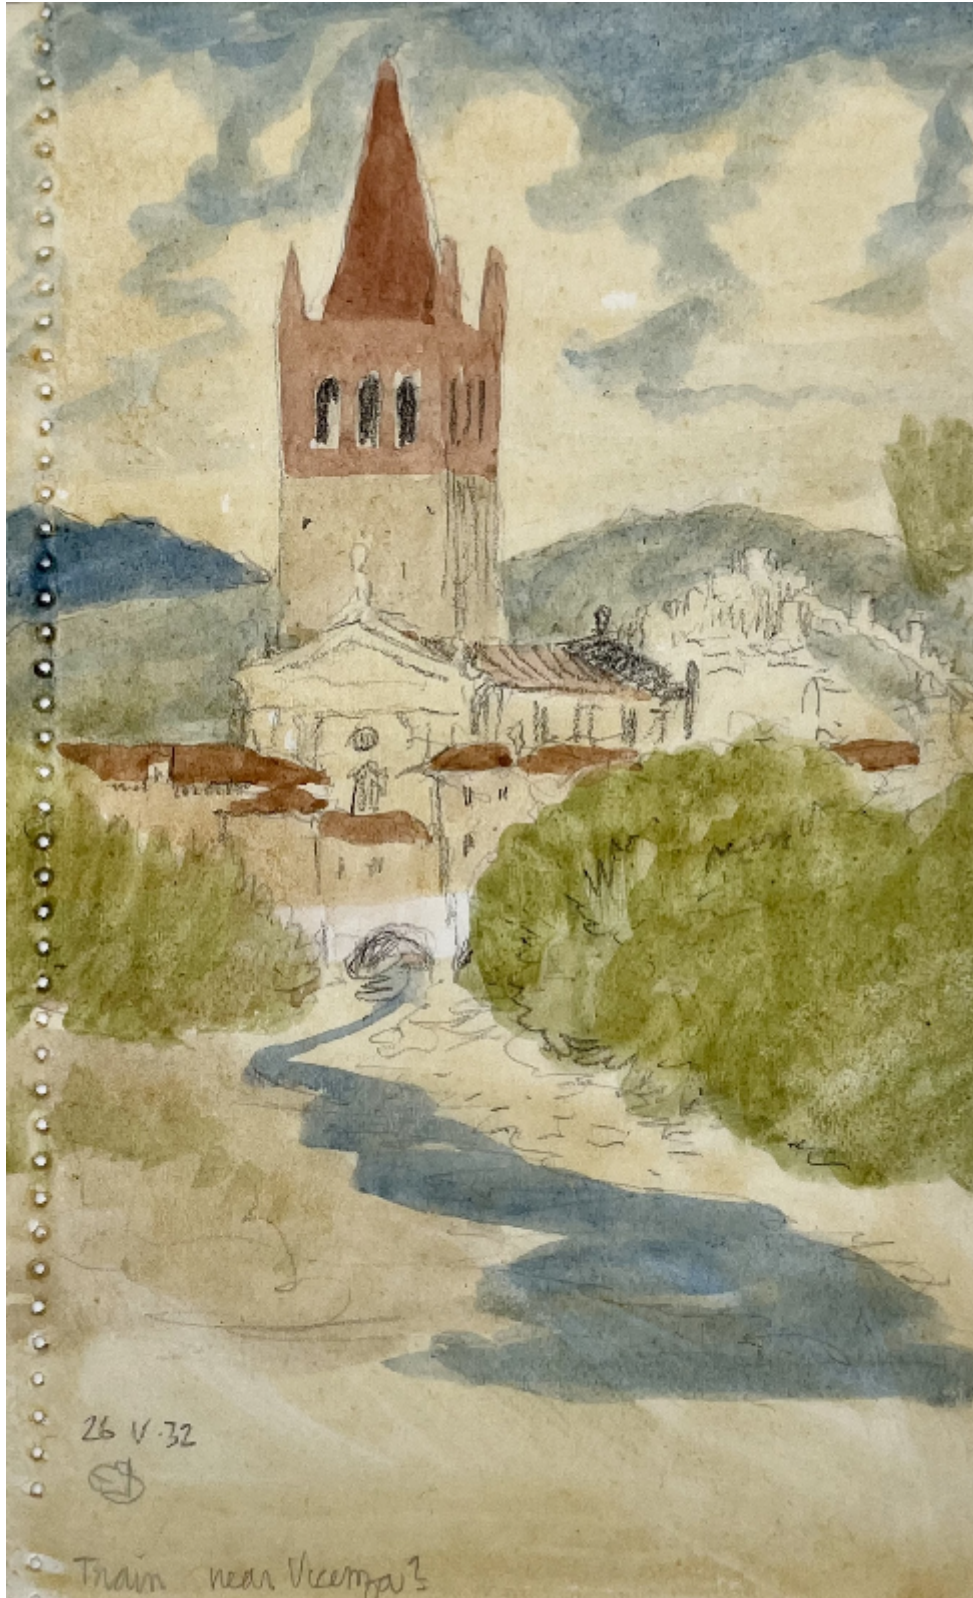

SARAH COLEGRAVE  
FINE ART

Joseph Southall - Church Tower seen from at Train near Vicenza  
Joseph Edward Southall

£975

Sarah Colegrave Fine Art  
London & Oxfordshire

+44 (0)77 7594 3722 sarah@sarahcolegrave.co.uk

### Description

Joseph Edward Southall, RWS, NEAC, RSBA(1861-1944)Church Tower Seen from a Train near  
VicenzaSigned with monogram, dated and ins I.I.:26.V.32 / JES / Train near VicenzaWatercolour over  
pencil, framed16.5 by 10 cm., 6 ½ by 4 in.