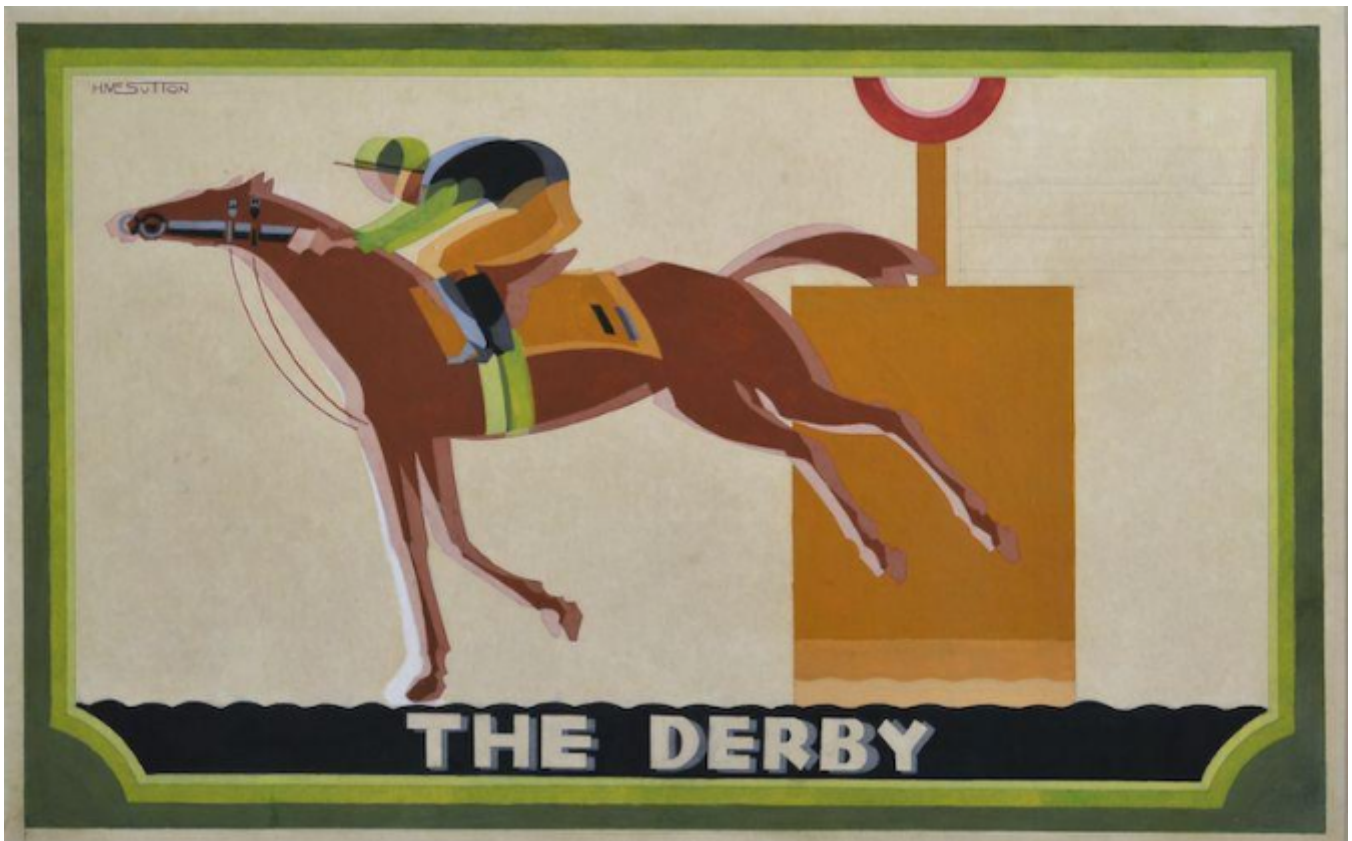

SARAH COLEGRAVE
FINE ART

The Derby
Hector Mcdonald Sutton

Sold

REF: 375205

Height: 31 cm (12.2")

Width: 48.5 cm (19.1")

Framed Height: 52 cm (20.5")

Framed Width: 70 cm (27.6")

Description

HECTOR McDONALD SUTTON (1903-1992)

The Derby

Signed u.l.: HMcSUTTON Gouache

31 by 48.5 cm., 12 by 19 in. (frame size 52 by 70 cm., 20 by 27 in.)

Sutton was born in Walsall Wood, Staffordshire and studied at Southport and Liverpool Schools of Art before going on to the Royal College of Art. Between 1928-1937, he assisted Alfred Kingsley Lawrence, one of his tutors at the Royal College of Art, to complete the Bank of England Murals. Working as a painter, mural artist, print maker and later sculptor, Sutton exhibited at the Royal Academy and in the provenances. He held a number of teaching posts, becoming the first principal of Mansfield College of Art and was adviser to Nottinghamshire Education Committee. This early poster design dates to the 1920s or early 1930s.